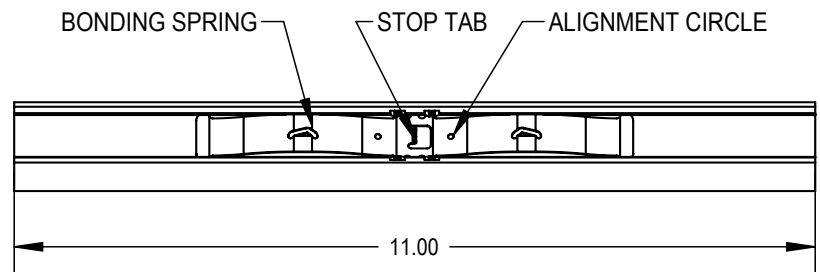

ITEM NO	DESCRIPTION	QTY IN KIT
1	SPLICE, XR10, MILL	1

Part Number	Description
XR10-BOSS-01-M1	Bonded Splice, XR10

1) Bonded Splice, XR10

Property	Value
Material	6000 Series Aluminum
Finish	Mill